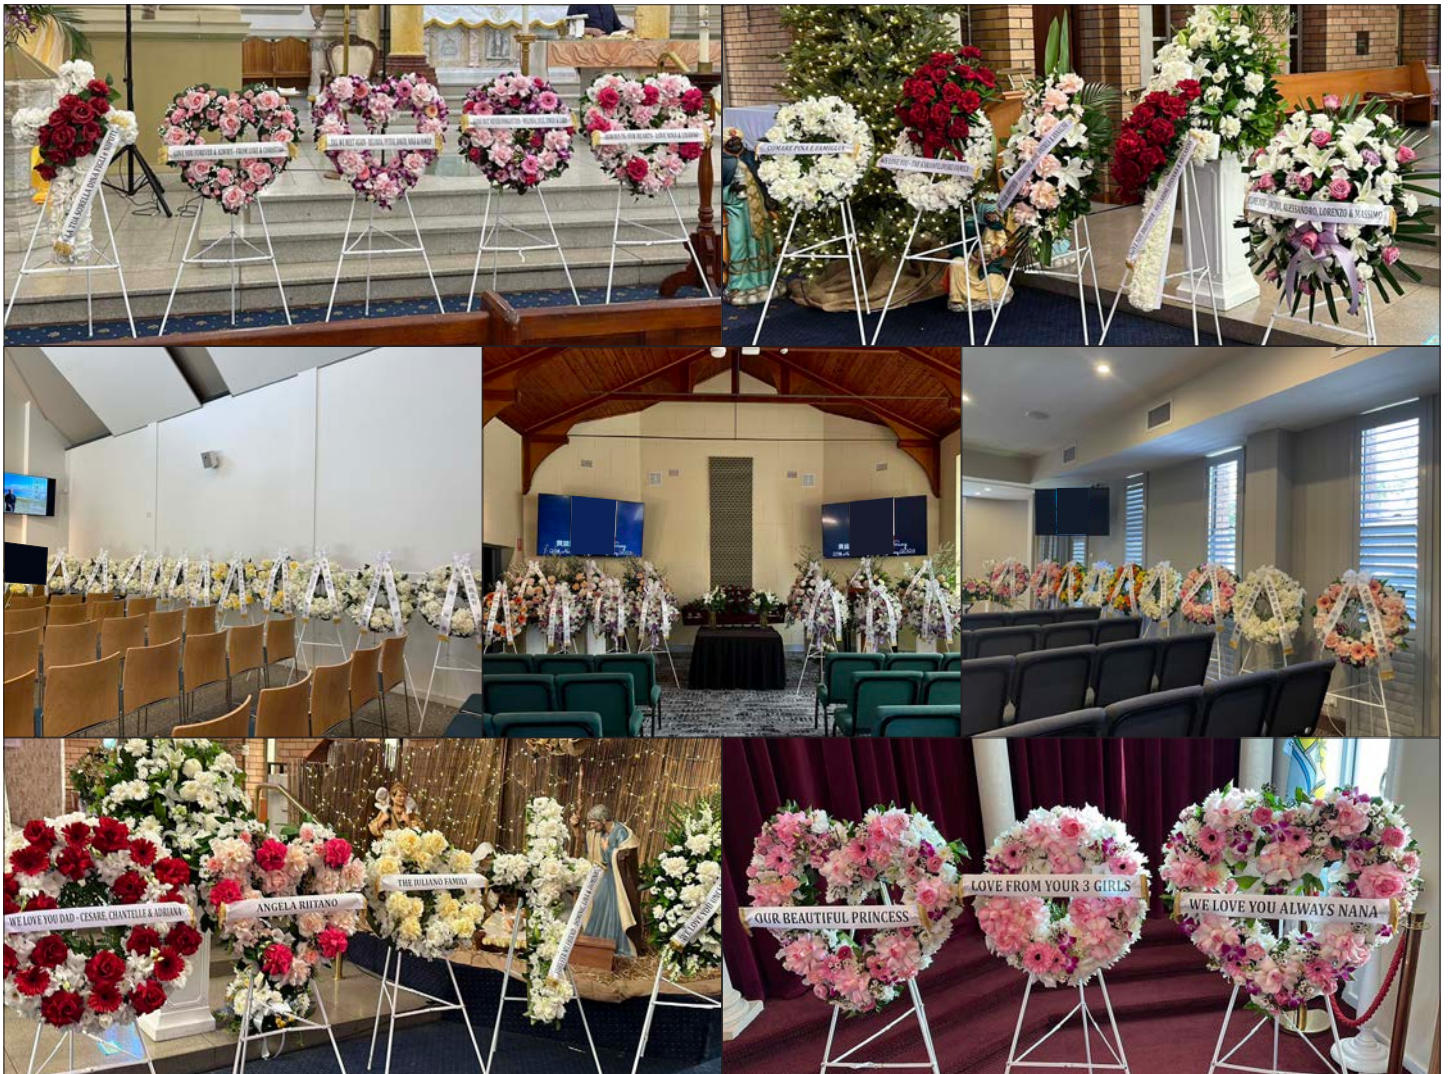

"The flowers for my mother's funeral were magnificent. My mother was a passionate gardener where people would stop to take photos in front of her garden and Ray's florist understood and took onboard exactly what we needed. I could not fault the absolutely amazing flowers nor the service we received."

----- Silvana

"I would highly recommend this florist for any order. Exceptional customer service during a sad time plus beautiful flowers. The price is reasonable for a funeral wreath and it ended up looking so much more beautiful than in the photo online. Yes, they delivered it on time too - before the funeral."

----- Jeni

"I believe you provided the flowers for my mother's funeral yesterday. I just wanted to write and thank you they were incredibly beautiful and really outstanding. If it had have been appropriate to take photos at a funeral I would have for sure. Many thanks."

----- Megan