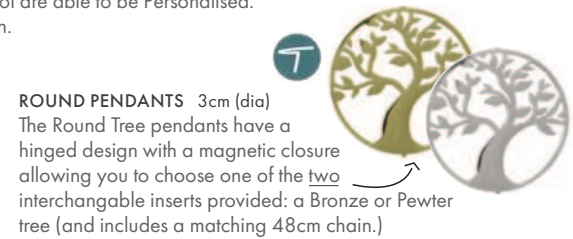

ROUND PENDANTS 3cm (dia)
The Round Tree pendants have a hinged design with a magnetic closure allowing you to choose one of the two interchangeable inserts provided: a Bronze or Pewter tree (and includes a matching 48cm chain.)