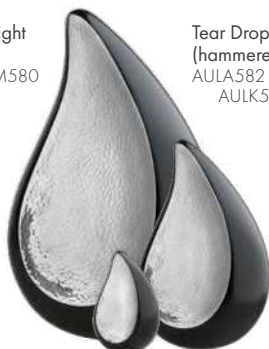

Wings of Hope Pearl
AULA1042 - AULK1042 - AULM1042

Wings of Hope Yellow
AULA1043 - AULK1043 - AULM1043

WINGS OF HOPE (brass and alloy)

A:23cm K:6 M:11.5cm (high)

Tear Drop Midnight
(brushed)
AULA580 - AULM580
AULK580