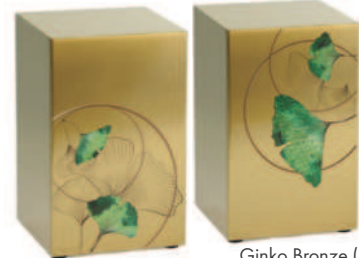

Ginko Bronze (Left)
AU100316

Ginko Bronze (Right)
AU100317