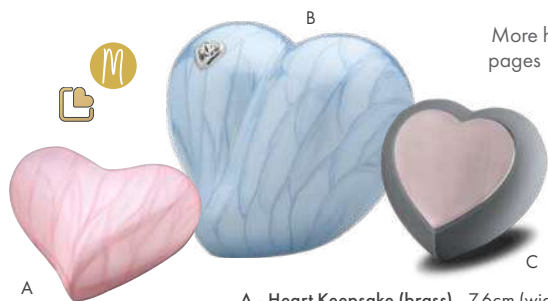

More hearts pages 14-15

A - Heart Keepsake (brass) - 7.6cm (wide)
Pink AULH667 - (Blue AULH668 - Pearl AULH669)
B - LoveHeart (brass with crystal) - 12.7cm (high)
Blue AULC1002 - (Pink AULC1001 - Pearl AULC1003)
C - Drop Heart RoseGold (stainless steel and alloy)
4.6cm (high) **French Grey/Brushed** AULH584