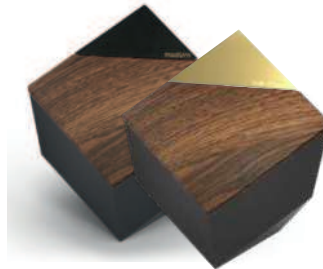

PREMIUM Wood Print: AUMUMP5
LUX TOP: AUMUMPL5