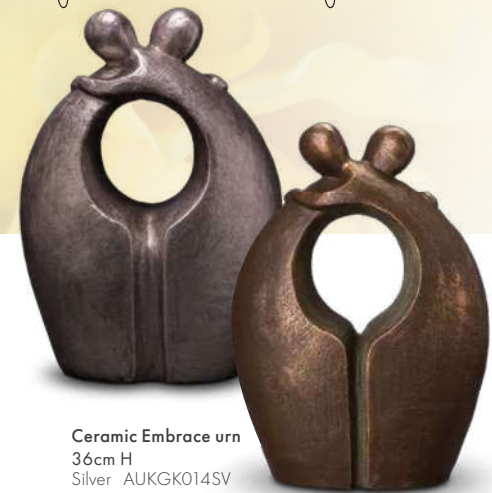

Modern Companion Urn with Couple AUCMB851
with Photo Frame AUCMB850

Companion Urns

A collection highlighting the urns from our entire range that are designed for holding two sets of cremains, serving as a beautiful memorial for two loved ones. All pieces on these pages will hold two full sets of cremains unless described as otherwise or noted as keepsake or jewellery.

Platinum
AUCMB32

Life Canvas (stainless steel)
13x13x21cm
special order only - see page 31
and ask us for more information
about this collection

Ceramic Embrace urn
36cm H
Silver AUKGK014SV
Bronze AUKGK014BZ