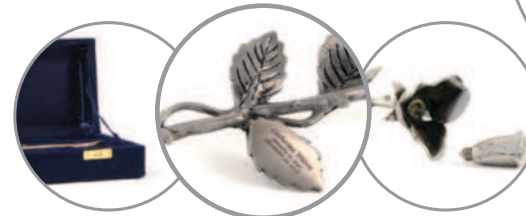

Pearl
AUC306

ROSE KEEPSAKES

(brass)

34.3x7.4cm

Code: ■ = bronze stem ● = pewter stem

Inner bud removable to hold a small amount of cremains. Comes with display case. Engraving available separately.

- 
 Crimson ■ AU2752
- 
 Yellow ● AU2753
- 
 Pink ■ AU2754
- 
 White ■ AU2755
- 
 Lavender ● AU2757