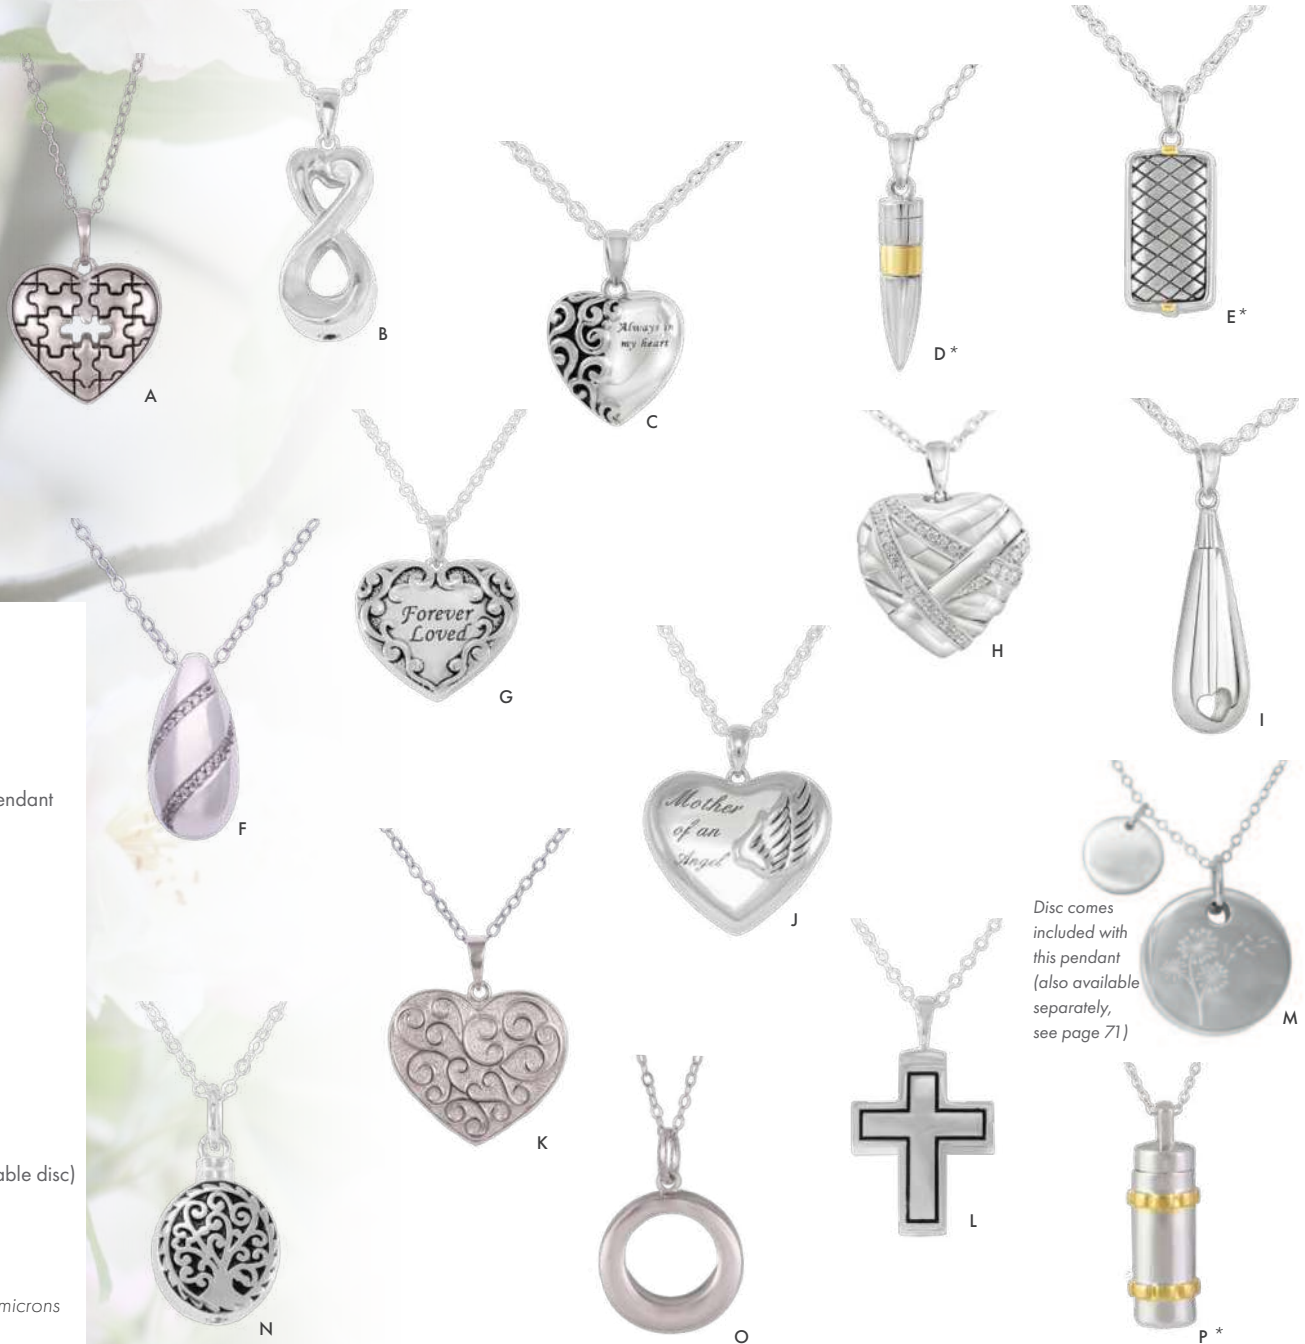

For the most personal option of memorial jewellery, have your loved one's own picture or fingerprint subtly engraved onto one of these six choices of pendant.

Personalisation available separately - page 6

Remembered Forever Frames
Page 26-27

Photo Urns
Pages 29

Sterling Silver

By their design the pieces shown hold only a very nominal amount of cremains. Not shown actual size.

Chains may vary.

- | | | |
|---|----------|---|
| A | AUN2850 | Missing a Piece of my Heart Ash Pendant |
| B | AUN3745 | Infinite Love Ash Pendant |
| C | AUN4333 | Always in my Heart Ash Pendant |
| D | AUN30197 | Two Tone Bullet Ash Pendant* |
| E | AUN5529 | Woven Rectangle Ash Pendant* |
| F | AUN9424 | Tear (Cubic Zirconia) Ash Pendant |
| G | AUN9659 | Forever Loved Ash Pendant |
| H | AUN9426 | Healing Heart Ash Pendant |
| I | AUN3610 | Tear of Love Ash Pendant |
| J | AUN10125 | Mother of An Angel Ash Pendant |
| K | AUN19273 | Filigree Heart Ash Pendant |
| L | AUN2723 | Large Cross Ash Pendant |
| M | AUN7368 | Little Wishes Pendant (w/customisable disc) |
| N | AUN7742 | Tree of Life Ash Pendant |
| O | AUN2840 | Plain Circle Ash Pendant |
| P | AUN818 | Cylinder Ash Pendant* |

* = gold on pendants marked with this is Flash Gold - 0.25 microns

Long chain available for purchase - see page 71

By their design, these Sterling Silver pieces hold only a very nominal amount of cremains.
Not shown actual size. **Chain style may vary.**

Rhodium Plated Sterling Silver

Chain not shown but is included with pendant.

A

B

C

D

E

F