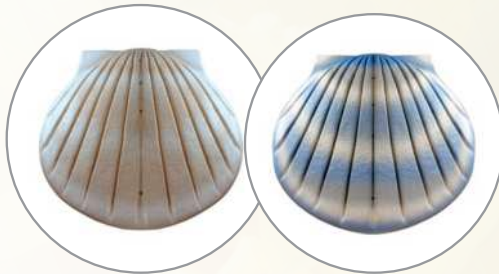

**Silver Soul birds (brass)
(sold individually)**

- Male - K:5.7cm A:22.8cm (high)
  AULK562 - AULA562
- *Female - K:5.1cm A:20.3cm (high)
  AULK563 - AULA563

Birds are ALL SILVER
Black shading seen is a reflection only
Please note that the large size will hold one full set of cremains only, however these urns are lovely as companion pieces when used together (sold individually).

Personalisation available separately - page 6

**Outdoor Companion Urn
(powder coated aluminium)**
29W x 17.5D x 27H cm
Engraving included
DP012

Waterproof when sealed with silicone. These products are suitable to be placed outdoors or indoors.
See page 52 for more info.

Sand
AUPSS01

Aqua
AUPSA01

(Eco) Shell Urns
40.6 x 40.6 x 15.2cm
Handcrafted for biodegradable placement of cremated remains in water, briefly floating before gracefully sinking. (Comes with carry case. More information on page 47)