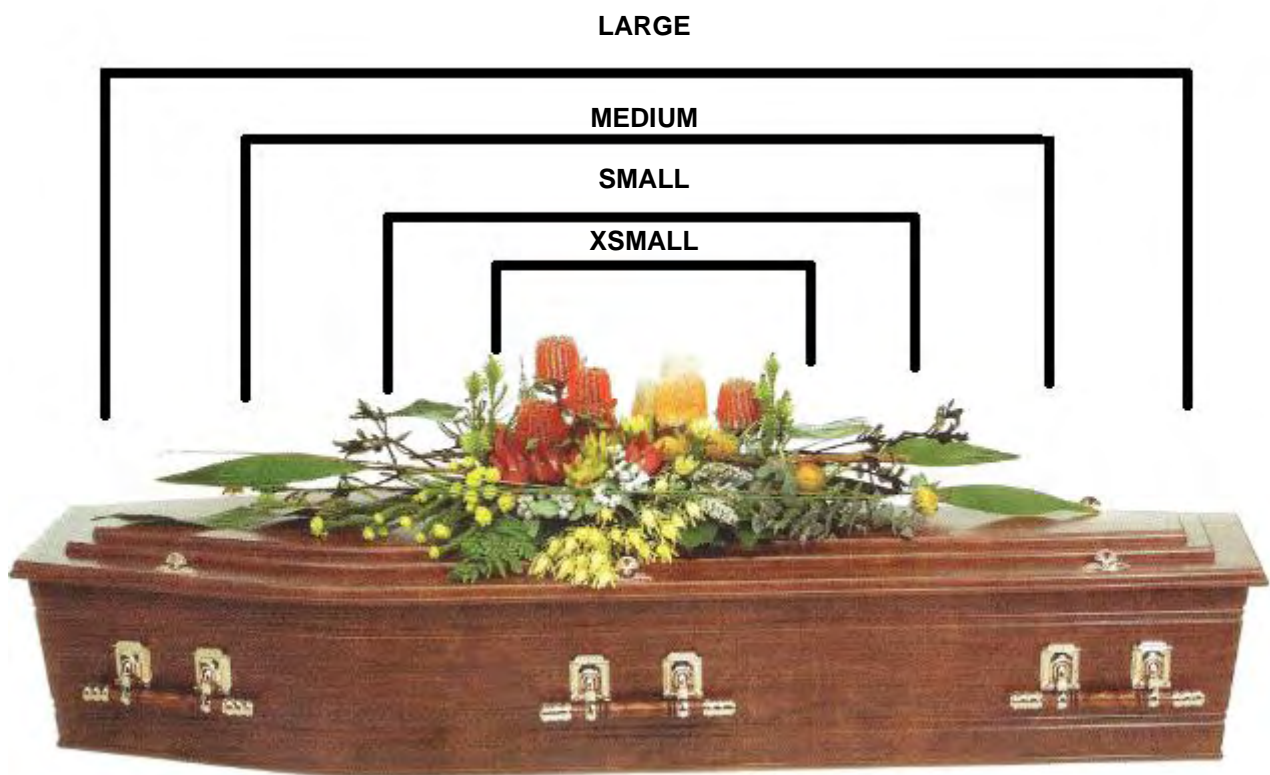

Index

1	<i>CASKET COVER SCALING CHART</i>
2	<i>CLASSIC</i>
19	<i>ROSES</i>
24	<i>EXCLUSIVE</i>
28	<i>TRIBUTES</i>
52	<i>EXCLUSIVE TRIBUTES</i>
56	<i>INFANT</i>
58	<i>ARRANGEMENTS & MORE</i>

CASKET COVER SCALING CHART